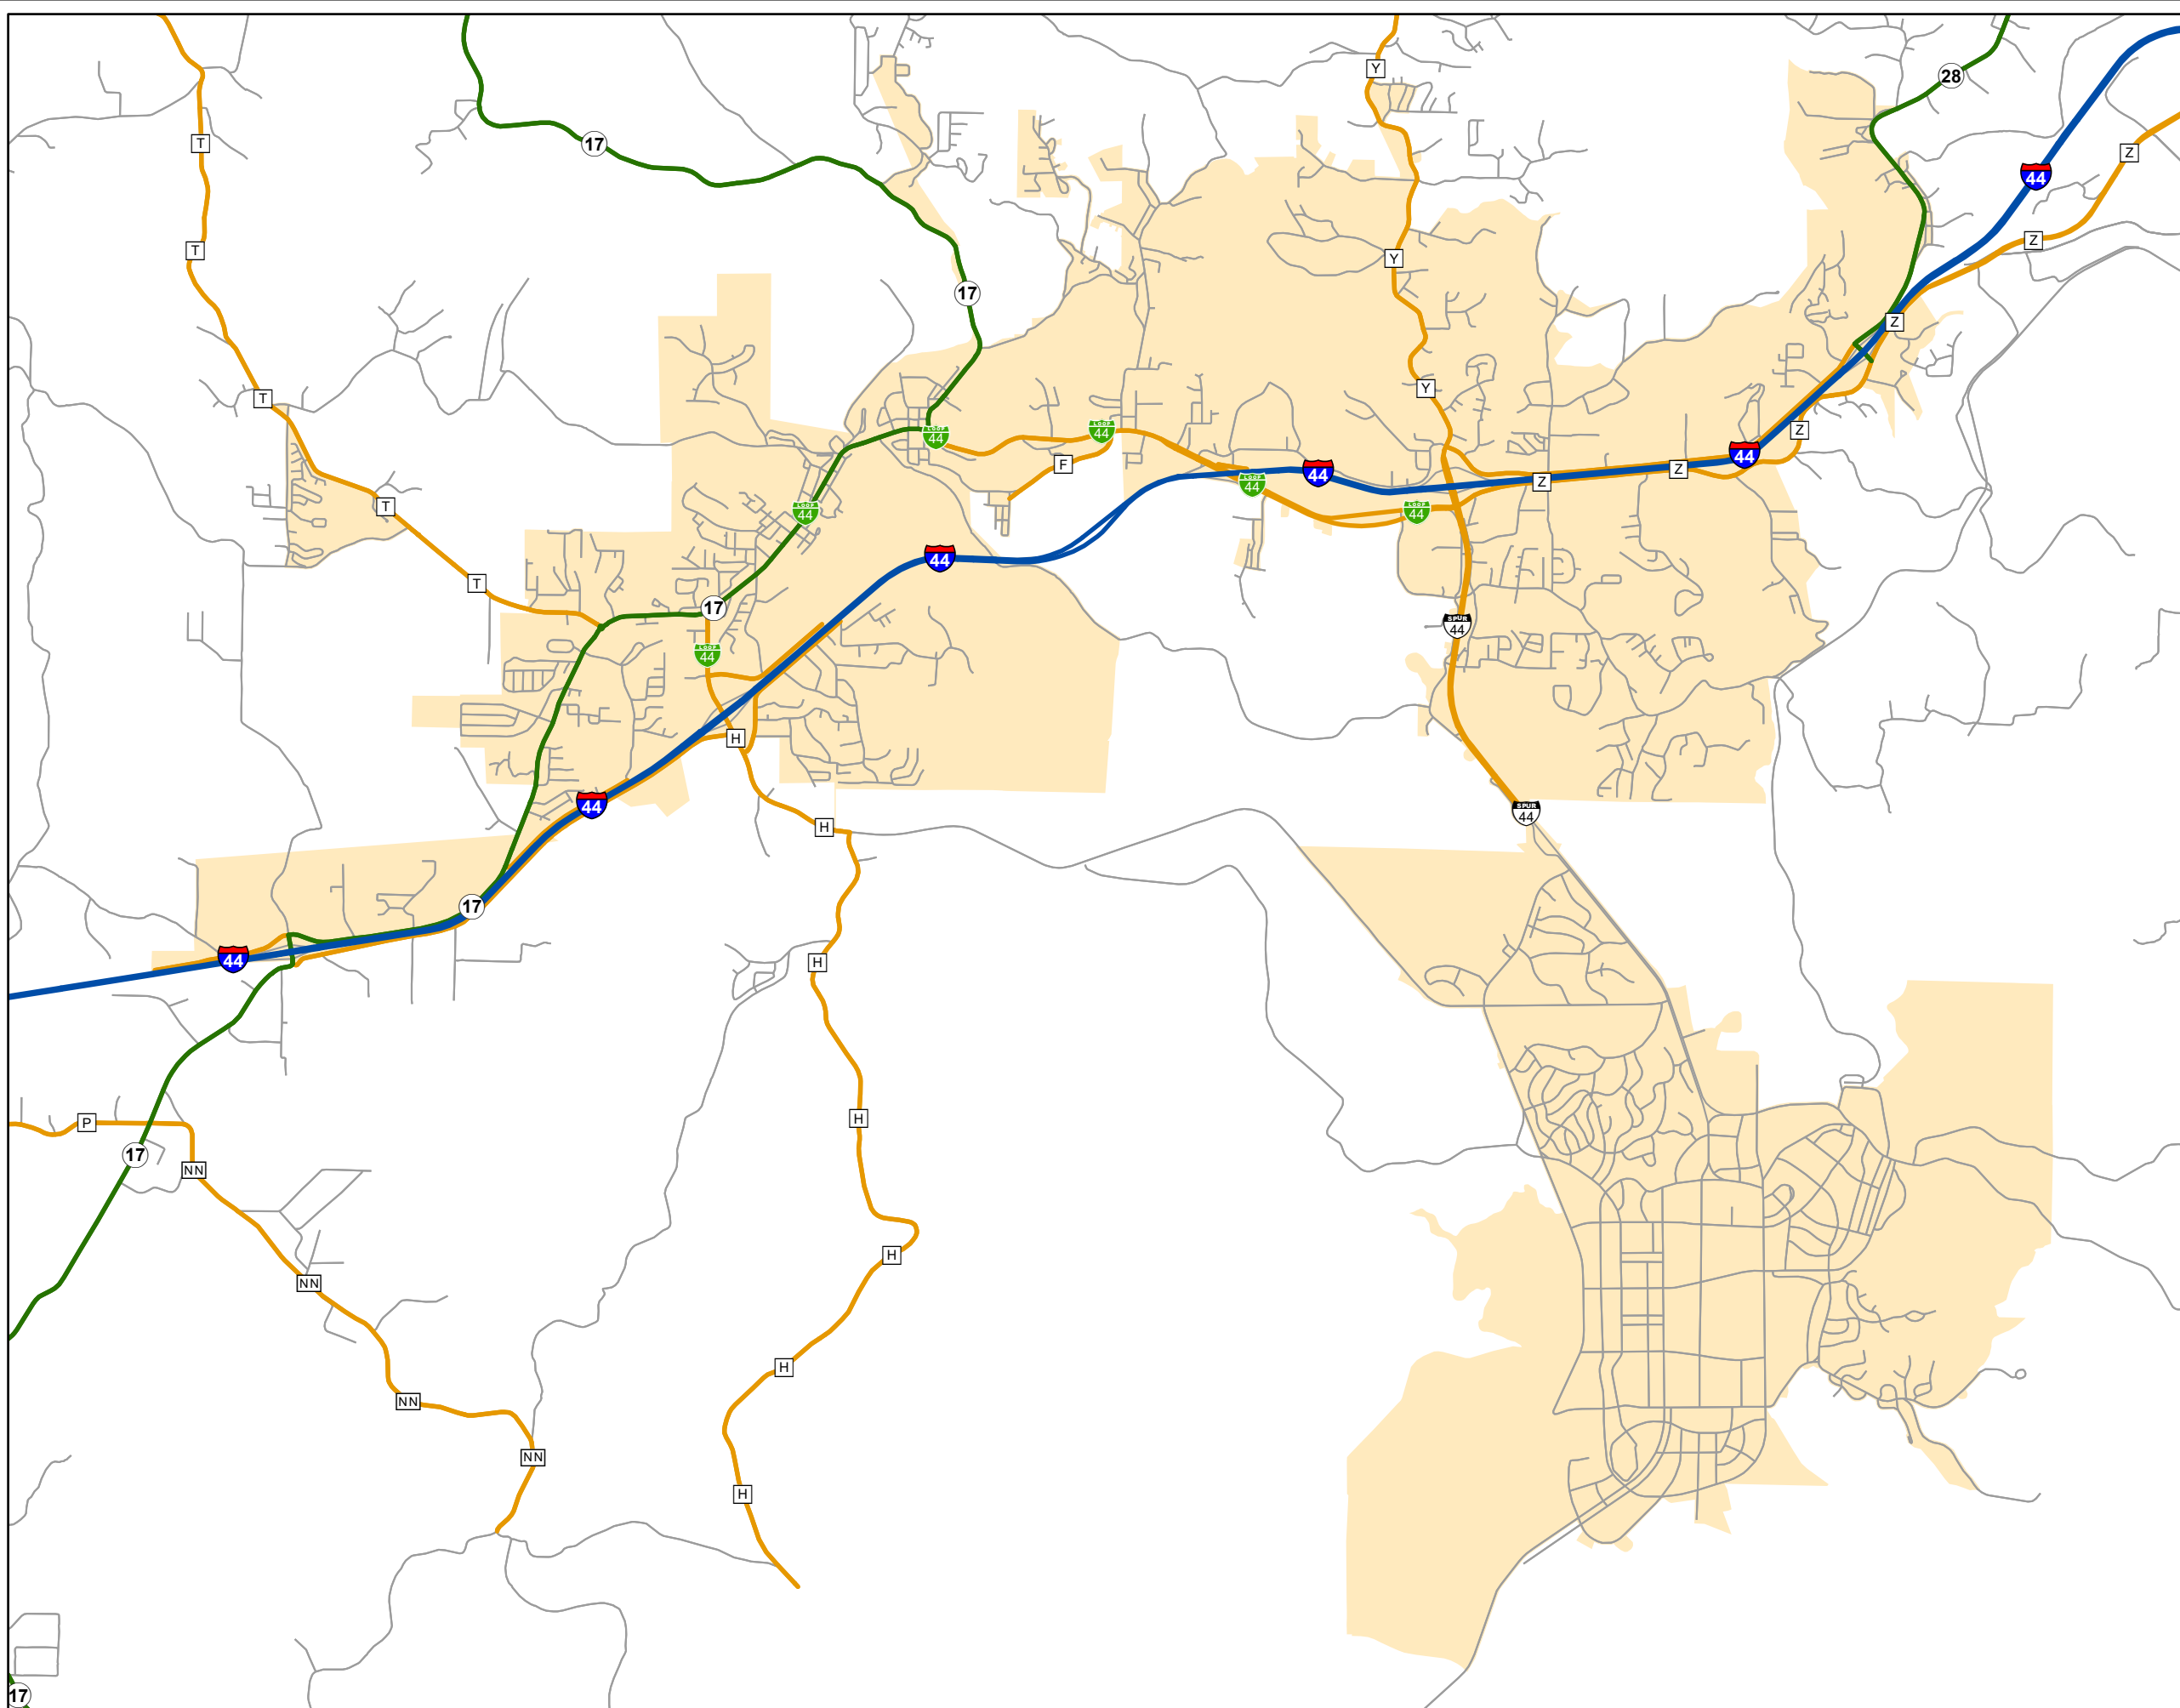

# State System Urban Area

## FORT LEONARD WOOD MISSOURI

State System Class	Miles
Interstate	10.938
Primary	9.251
Supplementary	25.172
State Marked - NOS	
Other Roads	
Urban Area	

105 W. Capitol Ave.  
Jefferson City, MO 65102  
Phone (573) 526-5478  
Fax (573) 526-8052