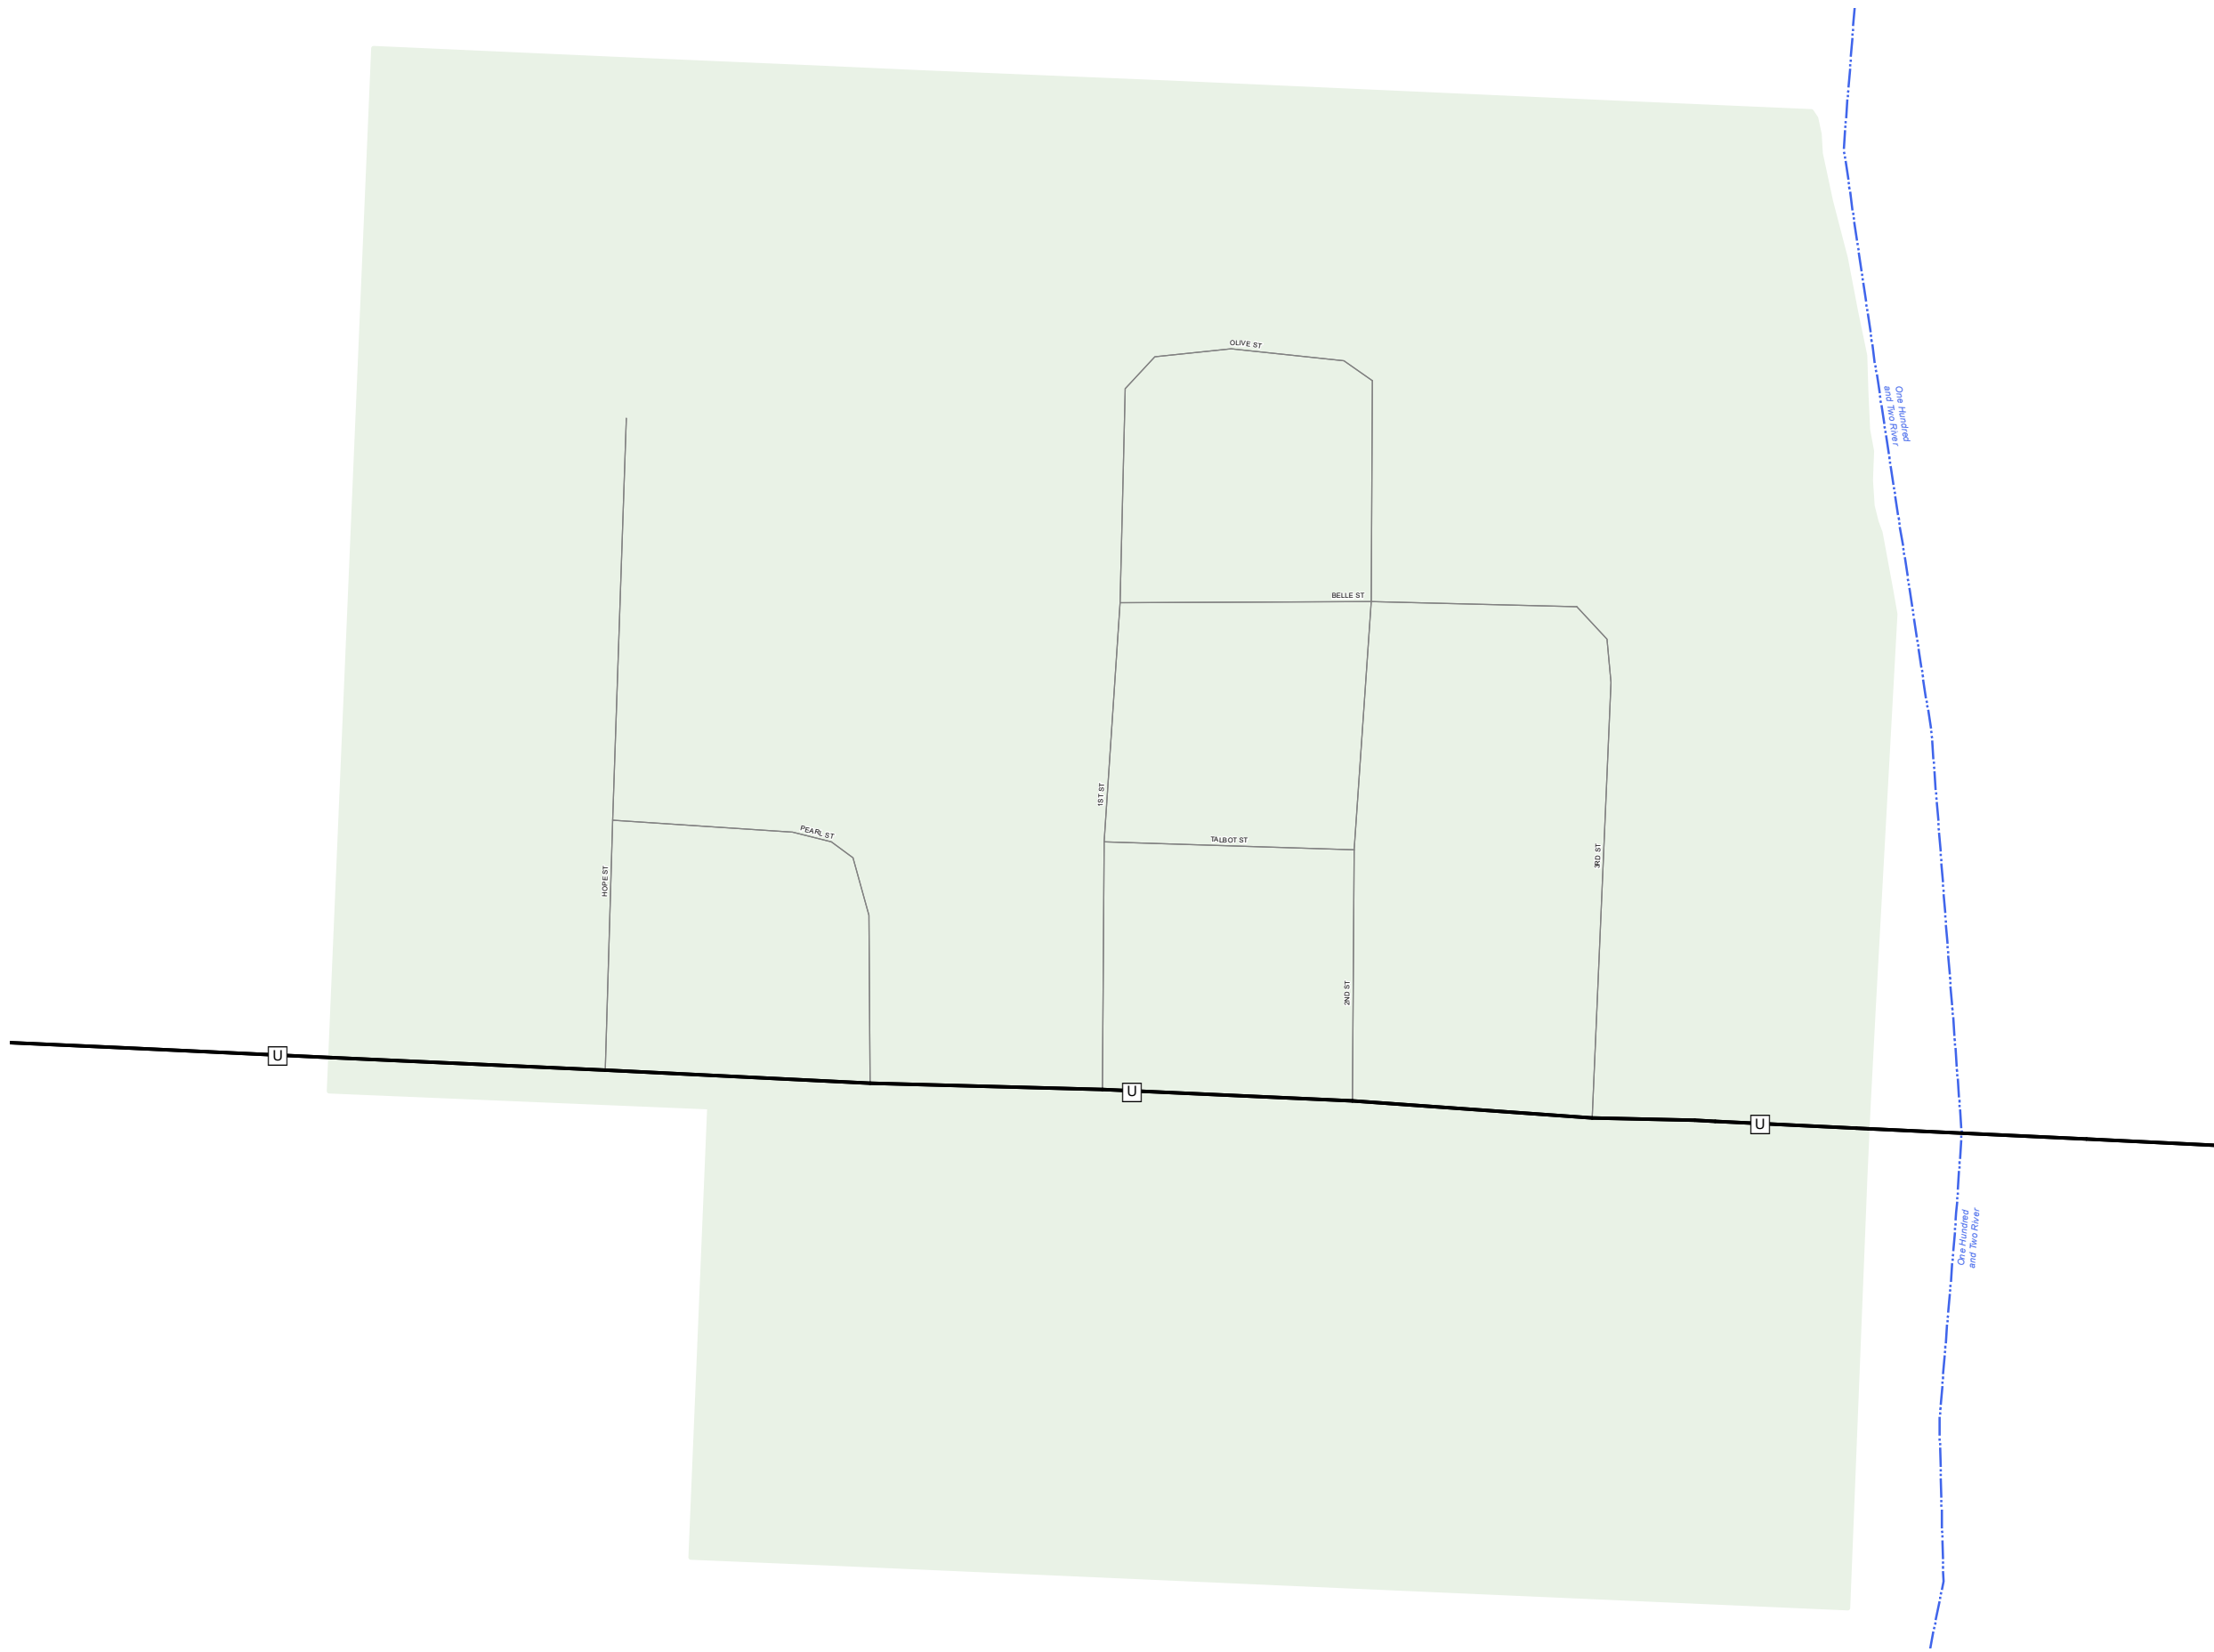

ARKOE

NODAWAY COUNTY

MISSOURI

NORTHWEST DISTRICT

2021

Legend

- Interstate
- Interstate Loop
- US Route
- Business Route
- Missouri Route
- Letter Route
- County Road
- Railroad
- City Street
- Other Routes
- River or Stream
- Lake or Large River
- City Limits
- Surrounding City Limits
- County Boundary
- Metrolink Lines
- Fire Department
- Local Law Enforcement
- MSHP Office
- Missouri State Capitol
- County Courthouse
- Hospitals
- MoDOT Office
- MoDOT Maintenance Building
- Cemeteries
- Public Airports
- Amtrak Stations
- Metrolink Stations