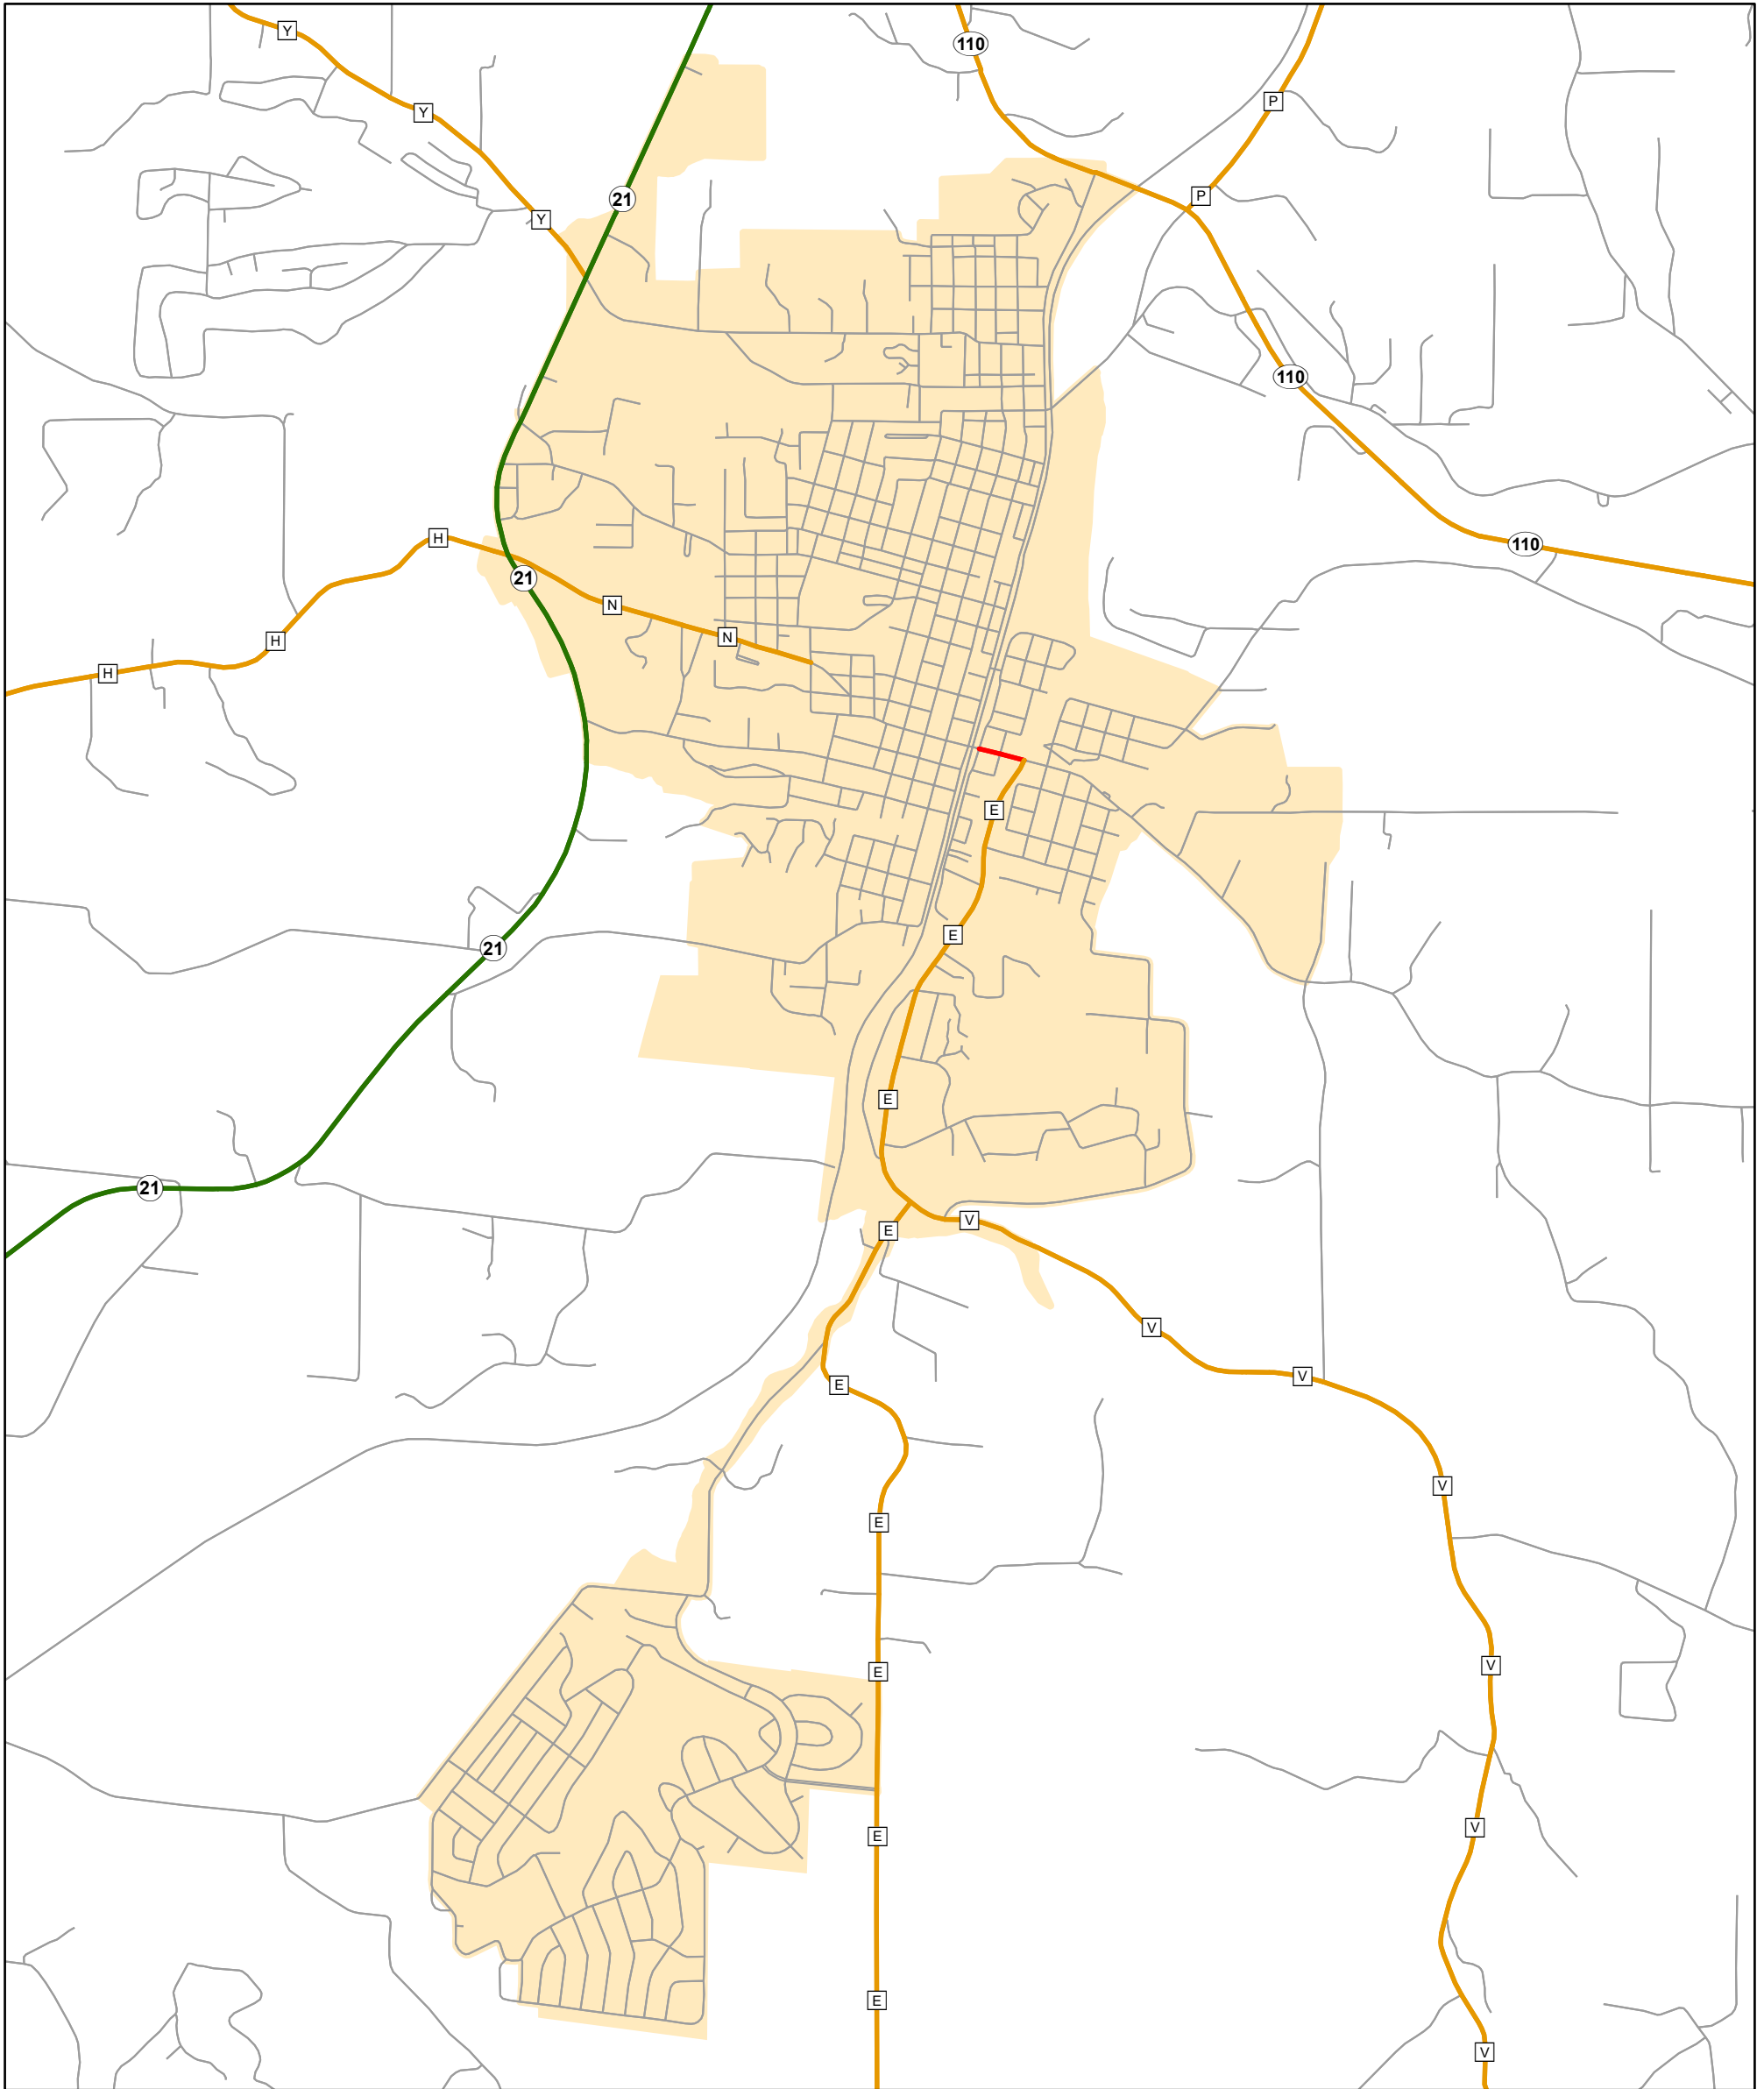

State System Urban Area

DE SOTO, MISSOURI

105 W. Capitol Ave.
Jefferson City, MO 65102
Phone (573) 526-5478
Fax (573) 526-8052

April 2025

State System Class	Miles
Interstate	0
Primary	2.203
Supplementary	4.054
State Marked - NOS	
Other Roads	
Urban Area	