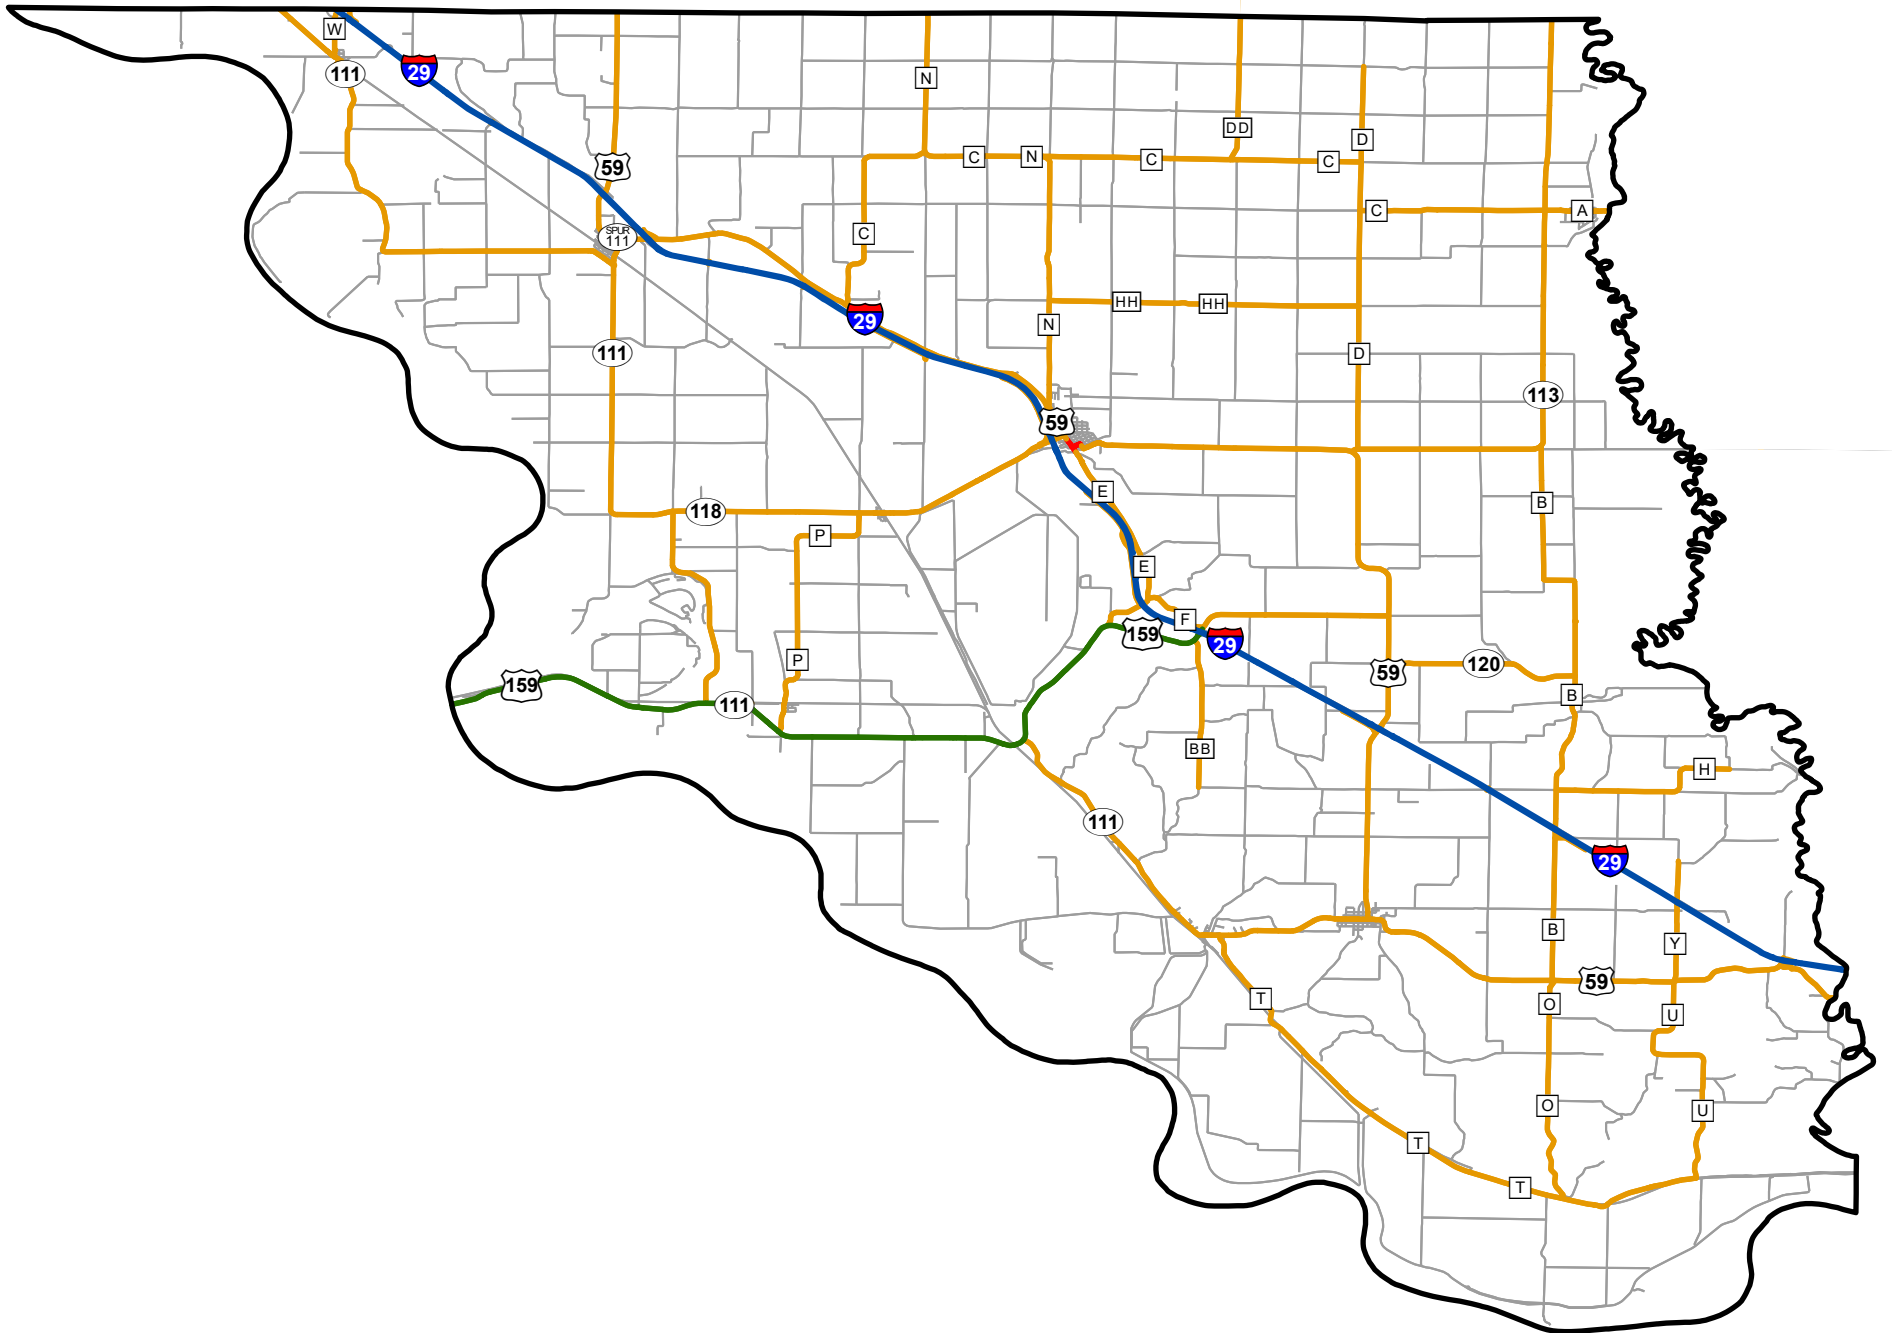

State System Classification

HOLT COUNTY

MISSOURI

State System Class	Miles
Interstate	32.815
Primary	14.481
Supplementary	190.76
State Marked - NOS	
Other Roads	
Urban Area	

Transportation Planning
 105 W. Capitol Ave.
 Jefferson City, MO 65102
 Phone (573) 526-5478
 Fax (573) 526-8052