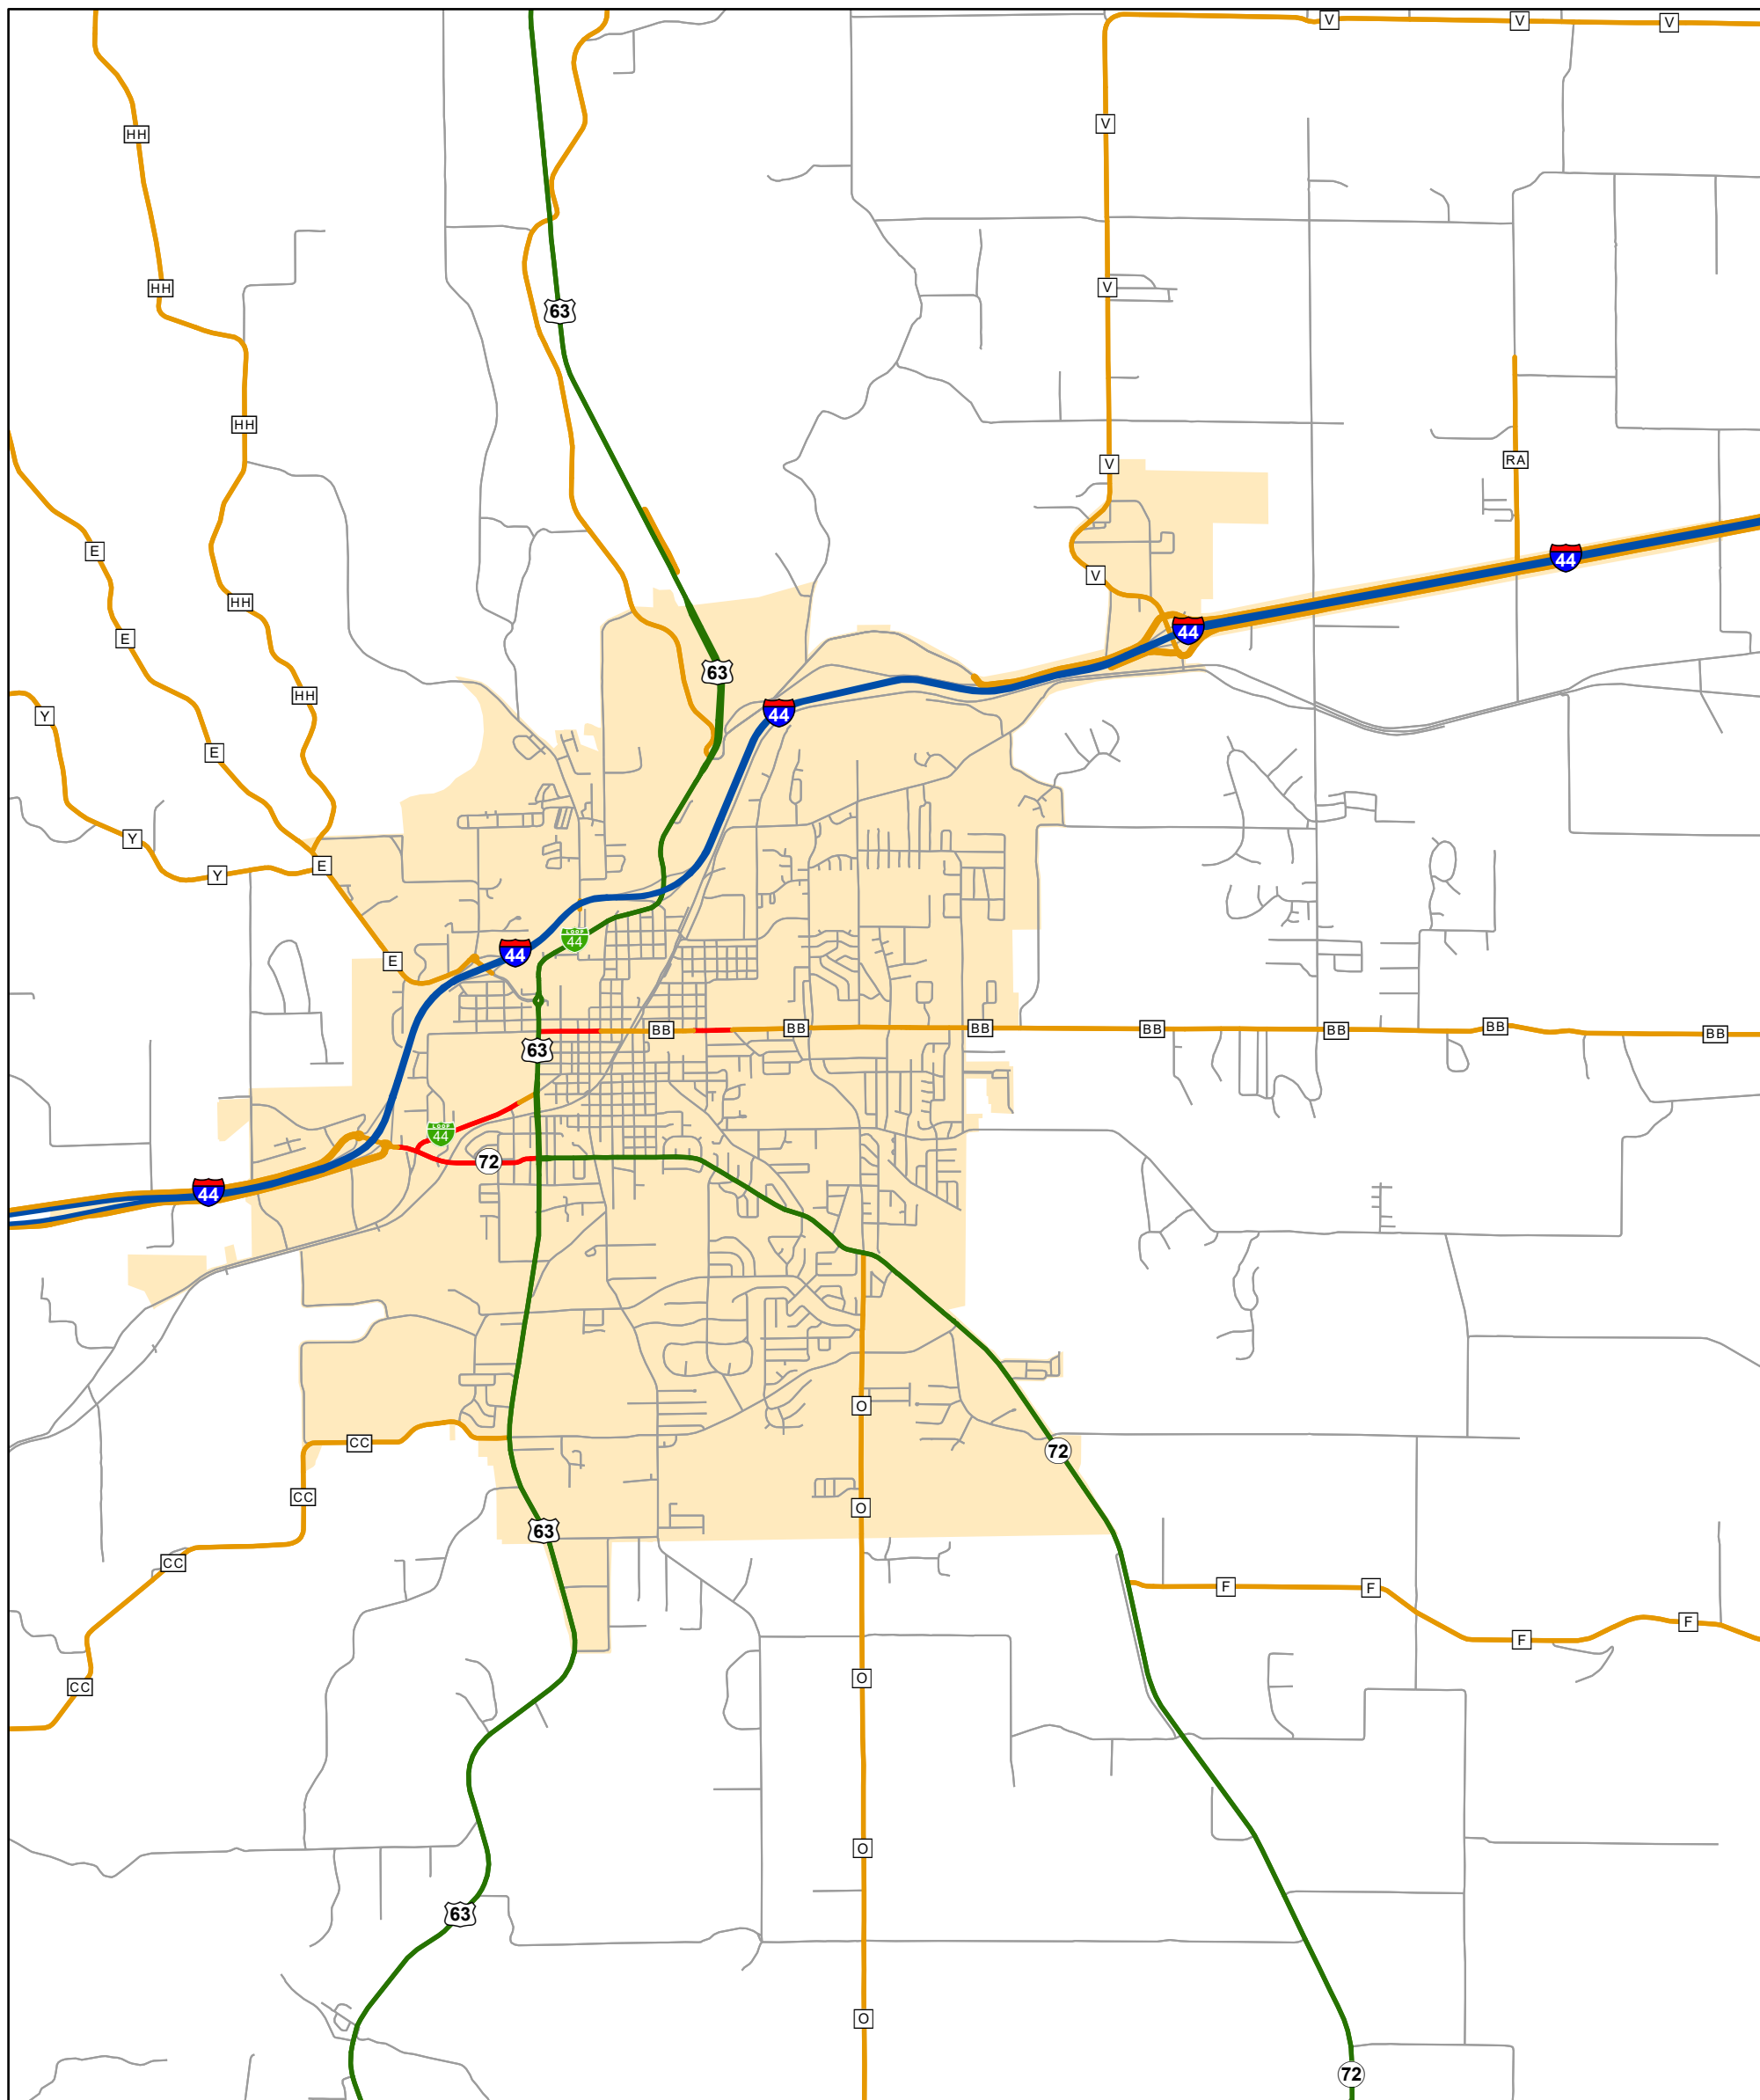

State System Urban Area

ROLLA, MISSOURI

105 W. Capitol Ave.
Jefferson City, MO 65102
Phone (573) 526-5478
Fax (573) 526-8052

April 2025

State System Class	Miles
Interstate	9.614
Primary	9.378
Supplementary	19.008
State Marked - NOS	
Other Roads	
Urban Area	