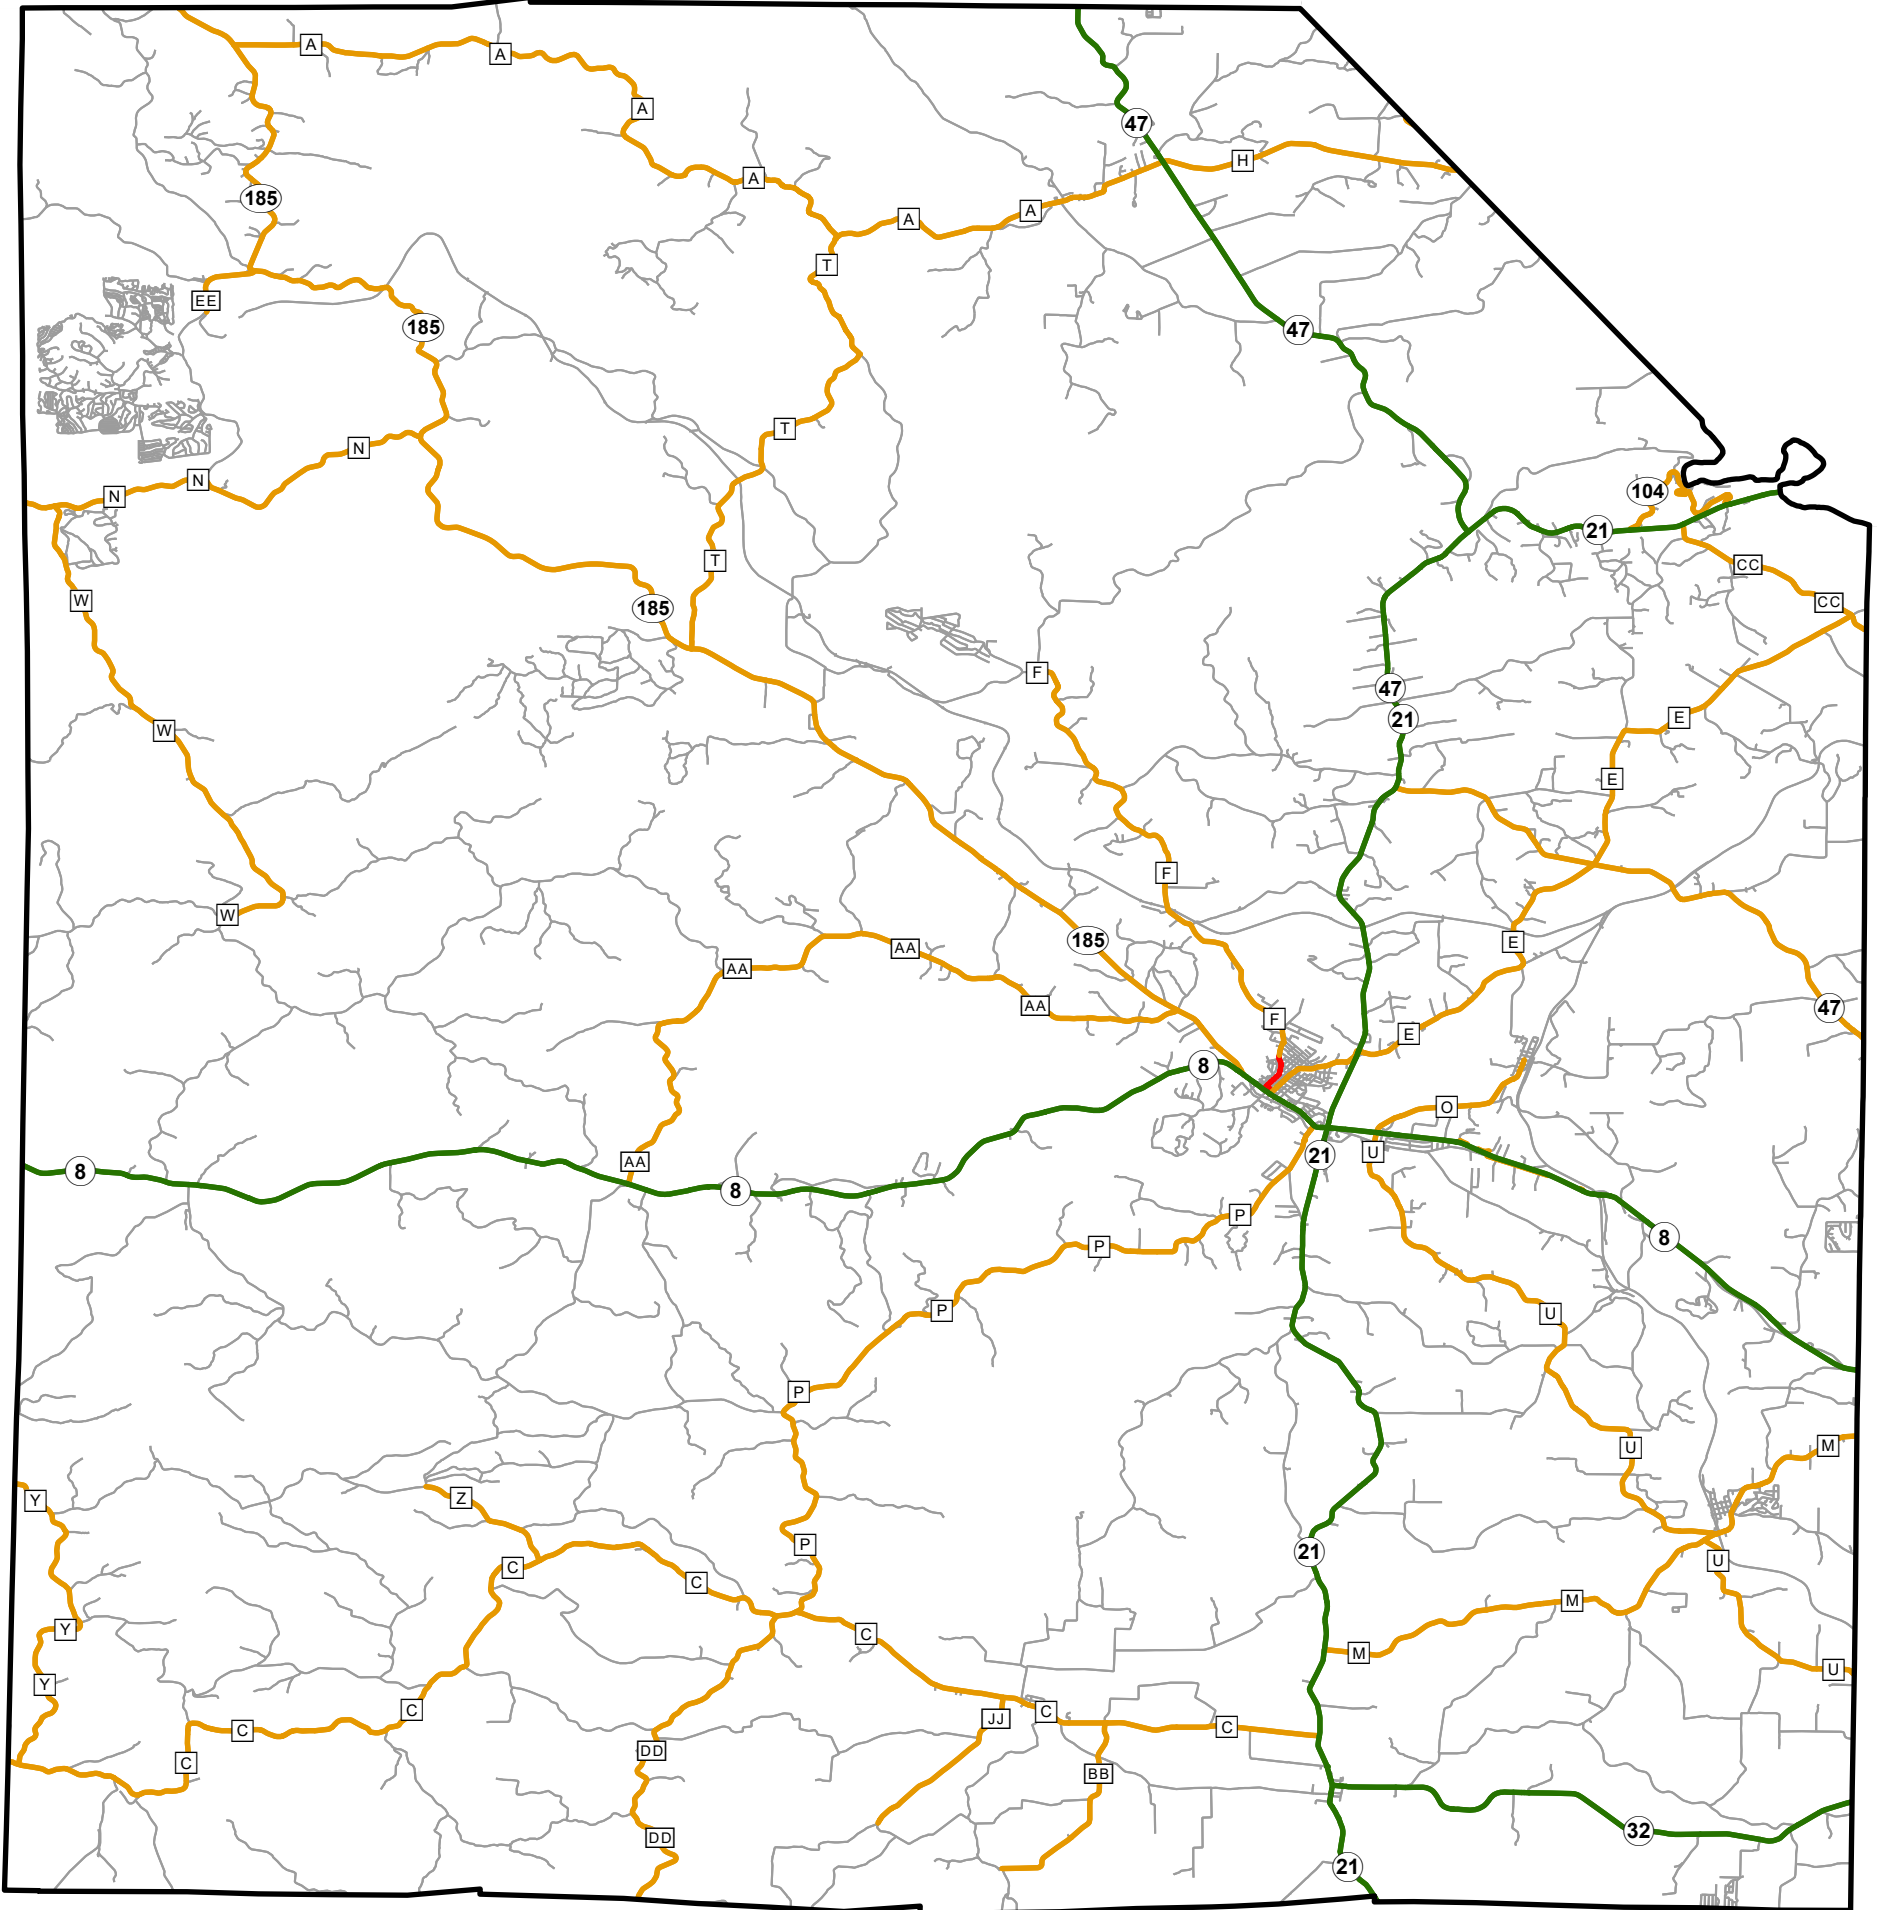

State System Classification

WASHINGTON COUNTY MISSOURI

State System Class	Miles
Interstate	0
Primary	76.974
Supplementary	203.723
State Marked - NOS	
Other Roads	
Urban Area	

Transportation Planning
 105 W. Capitol Ave.
 Jefferson City, MO 65102
 Phone (573) 526-5478
 Fax (573) 526-8052