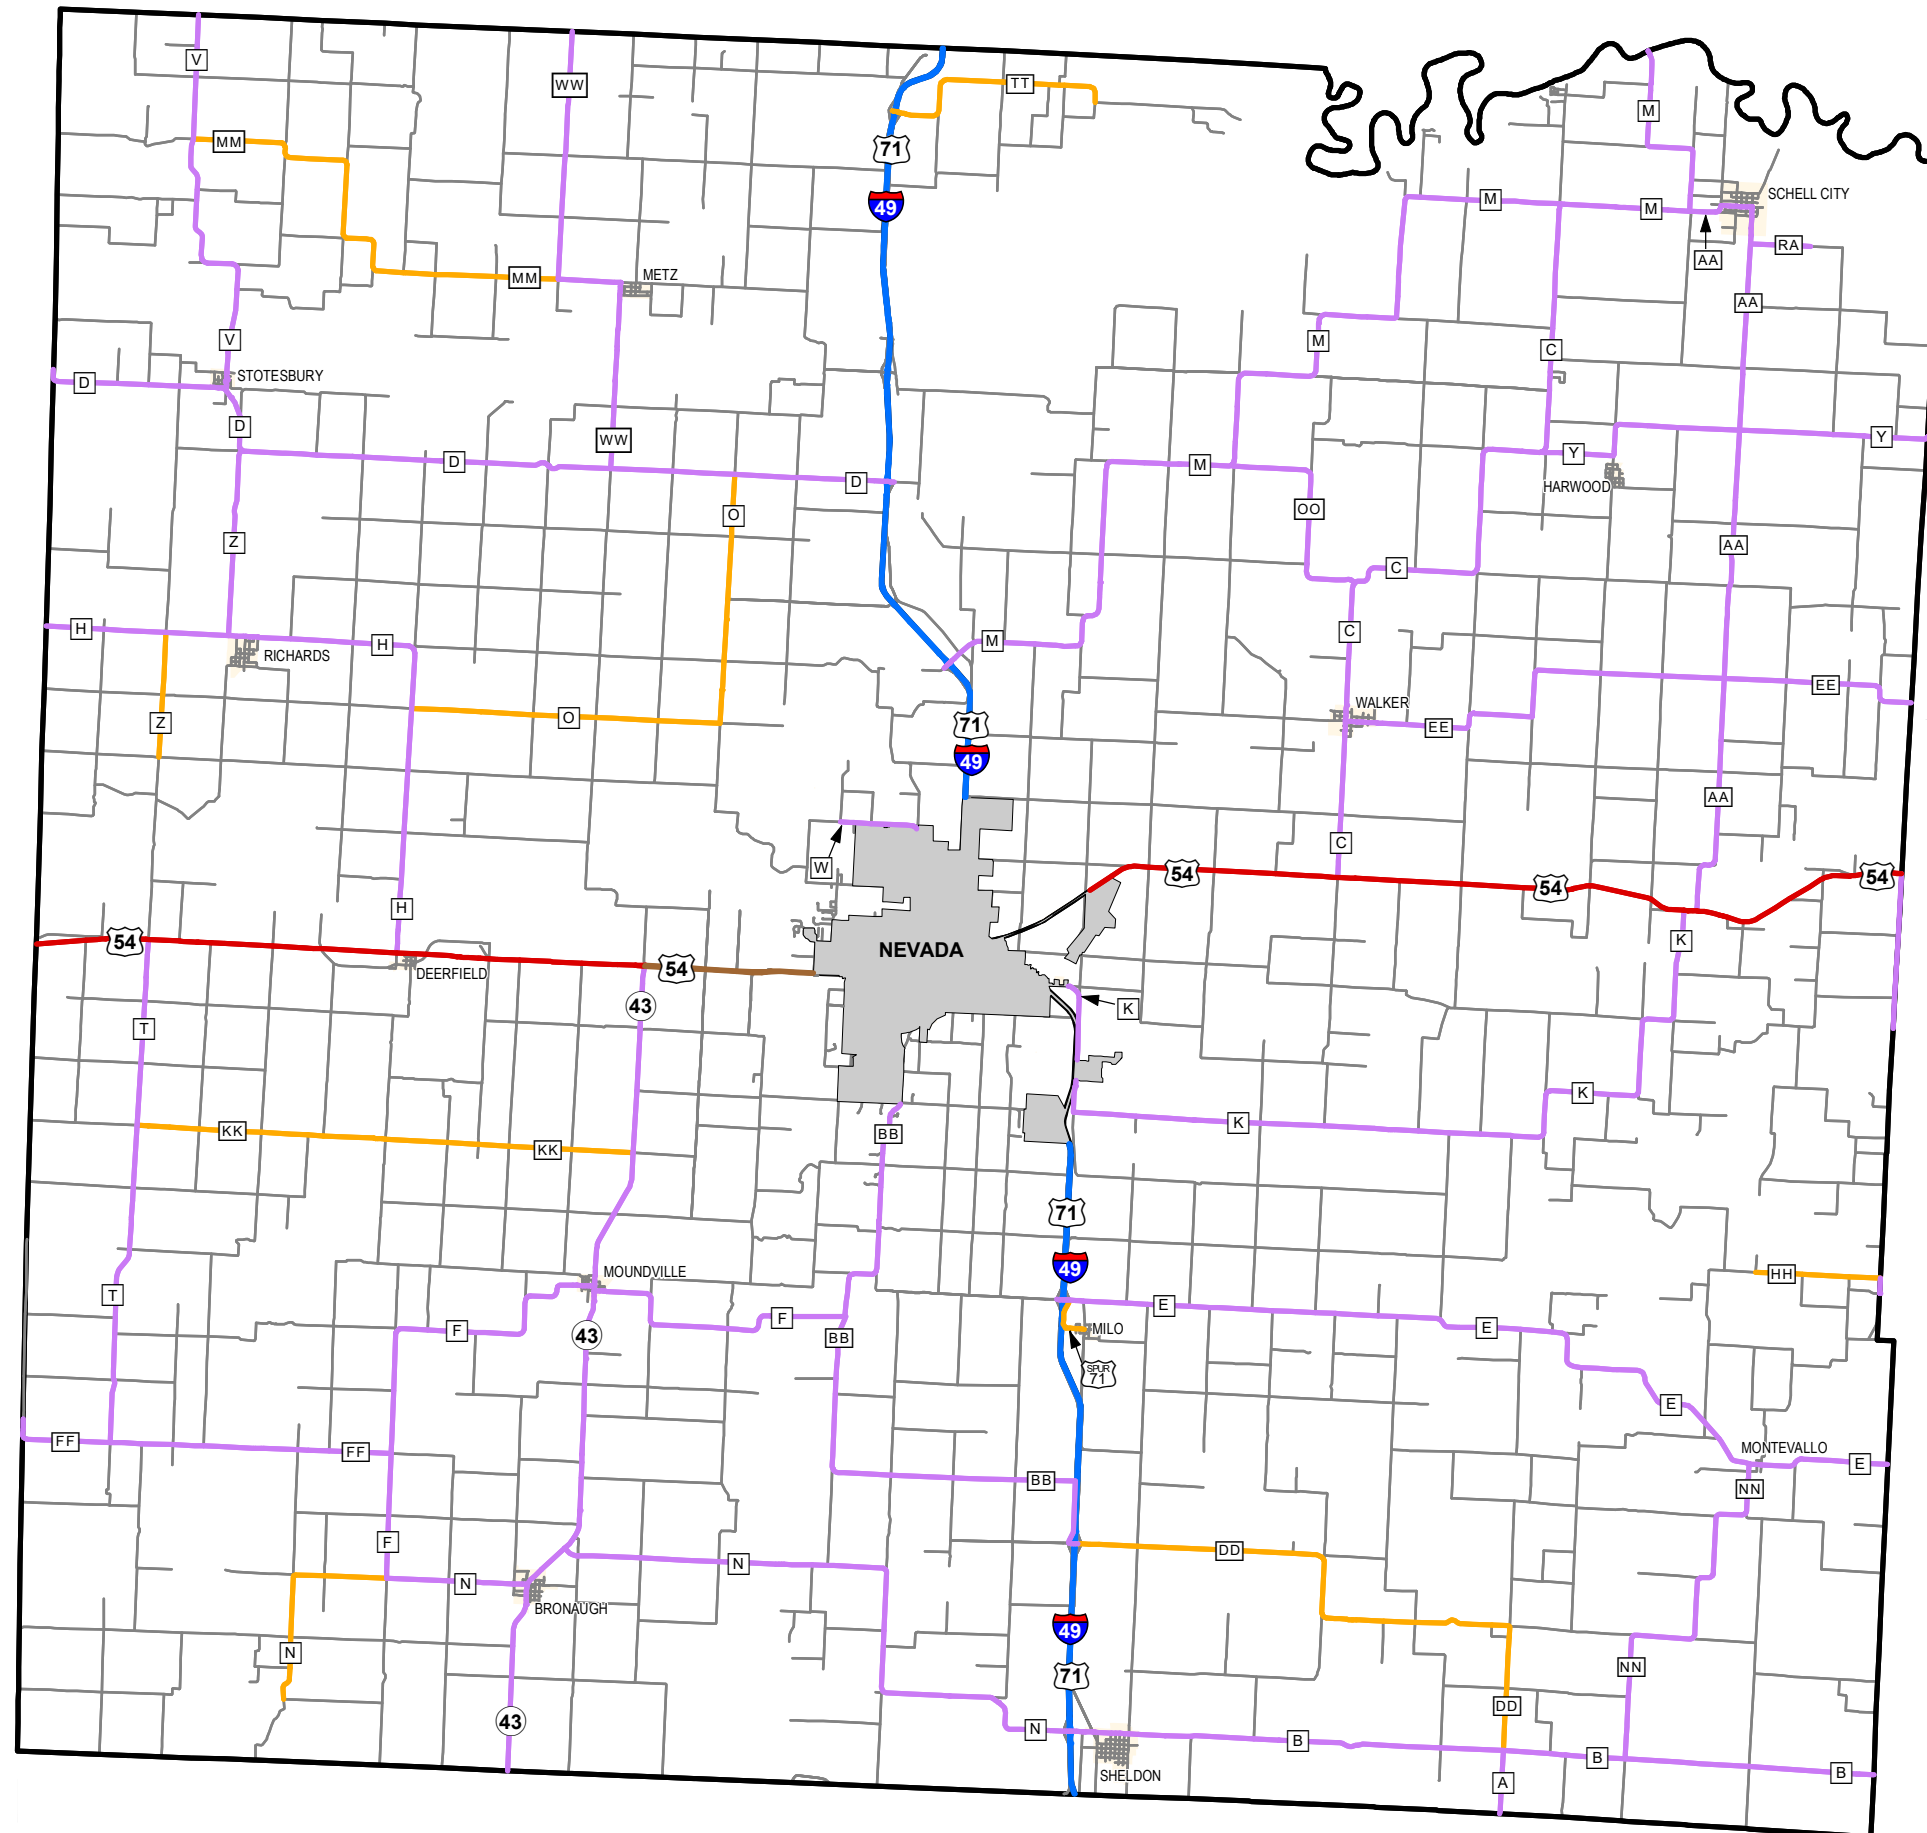

Rural Functional Classification

VERNON COUNTY

Missouri

FUNCTIONAL CLASS	
Interstate	
Other Freeway and Expressway	
Other Principal Arterial	
Minor Arterial	
Major Collector	
Minor Collector	
Local	
CITY	
URBAN AREA	

Federal-Aid highways exclude local roads and rural minor collectors.

Transportation Planning

105 W. Capitol Ave.
 Jefferson City, MO 65102
 Phone (573) 526-5478
 Fax (573) 526-8052

Approved January 10, 2024