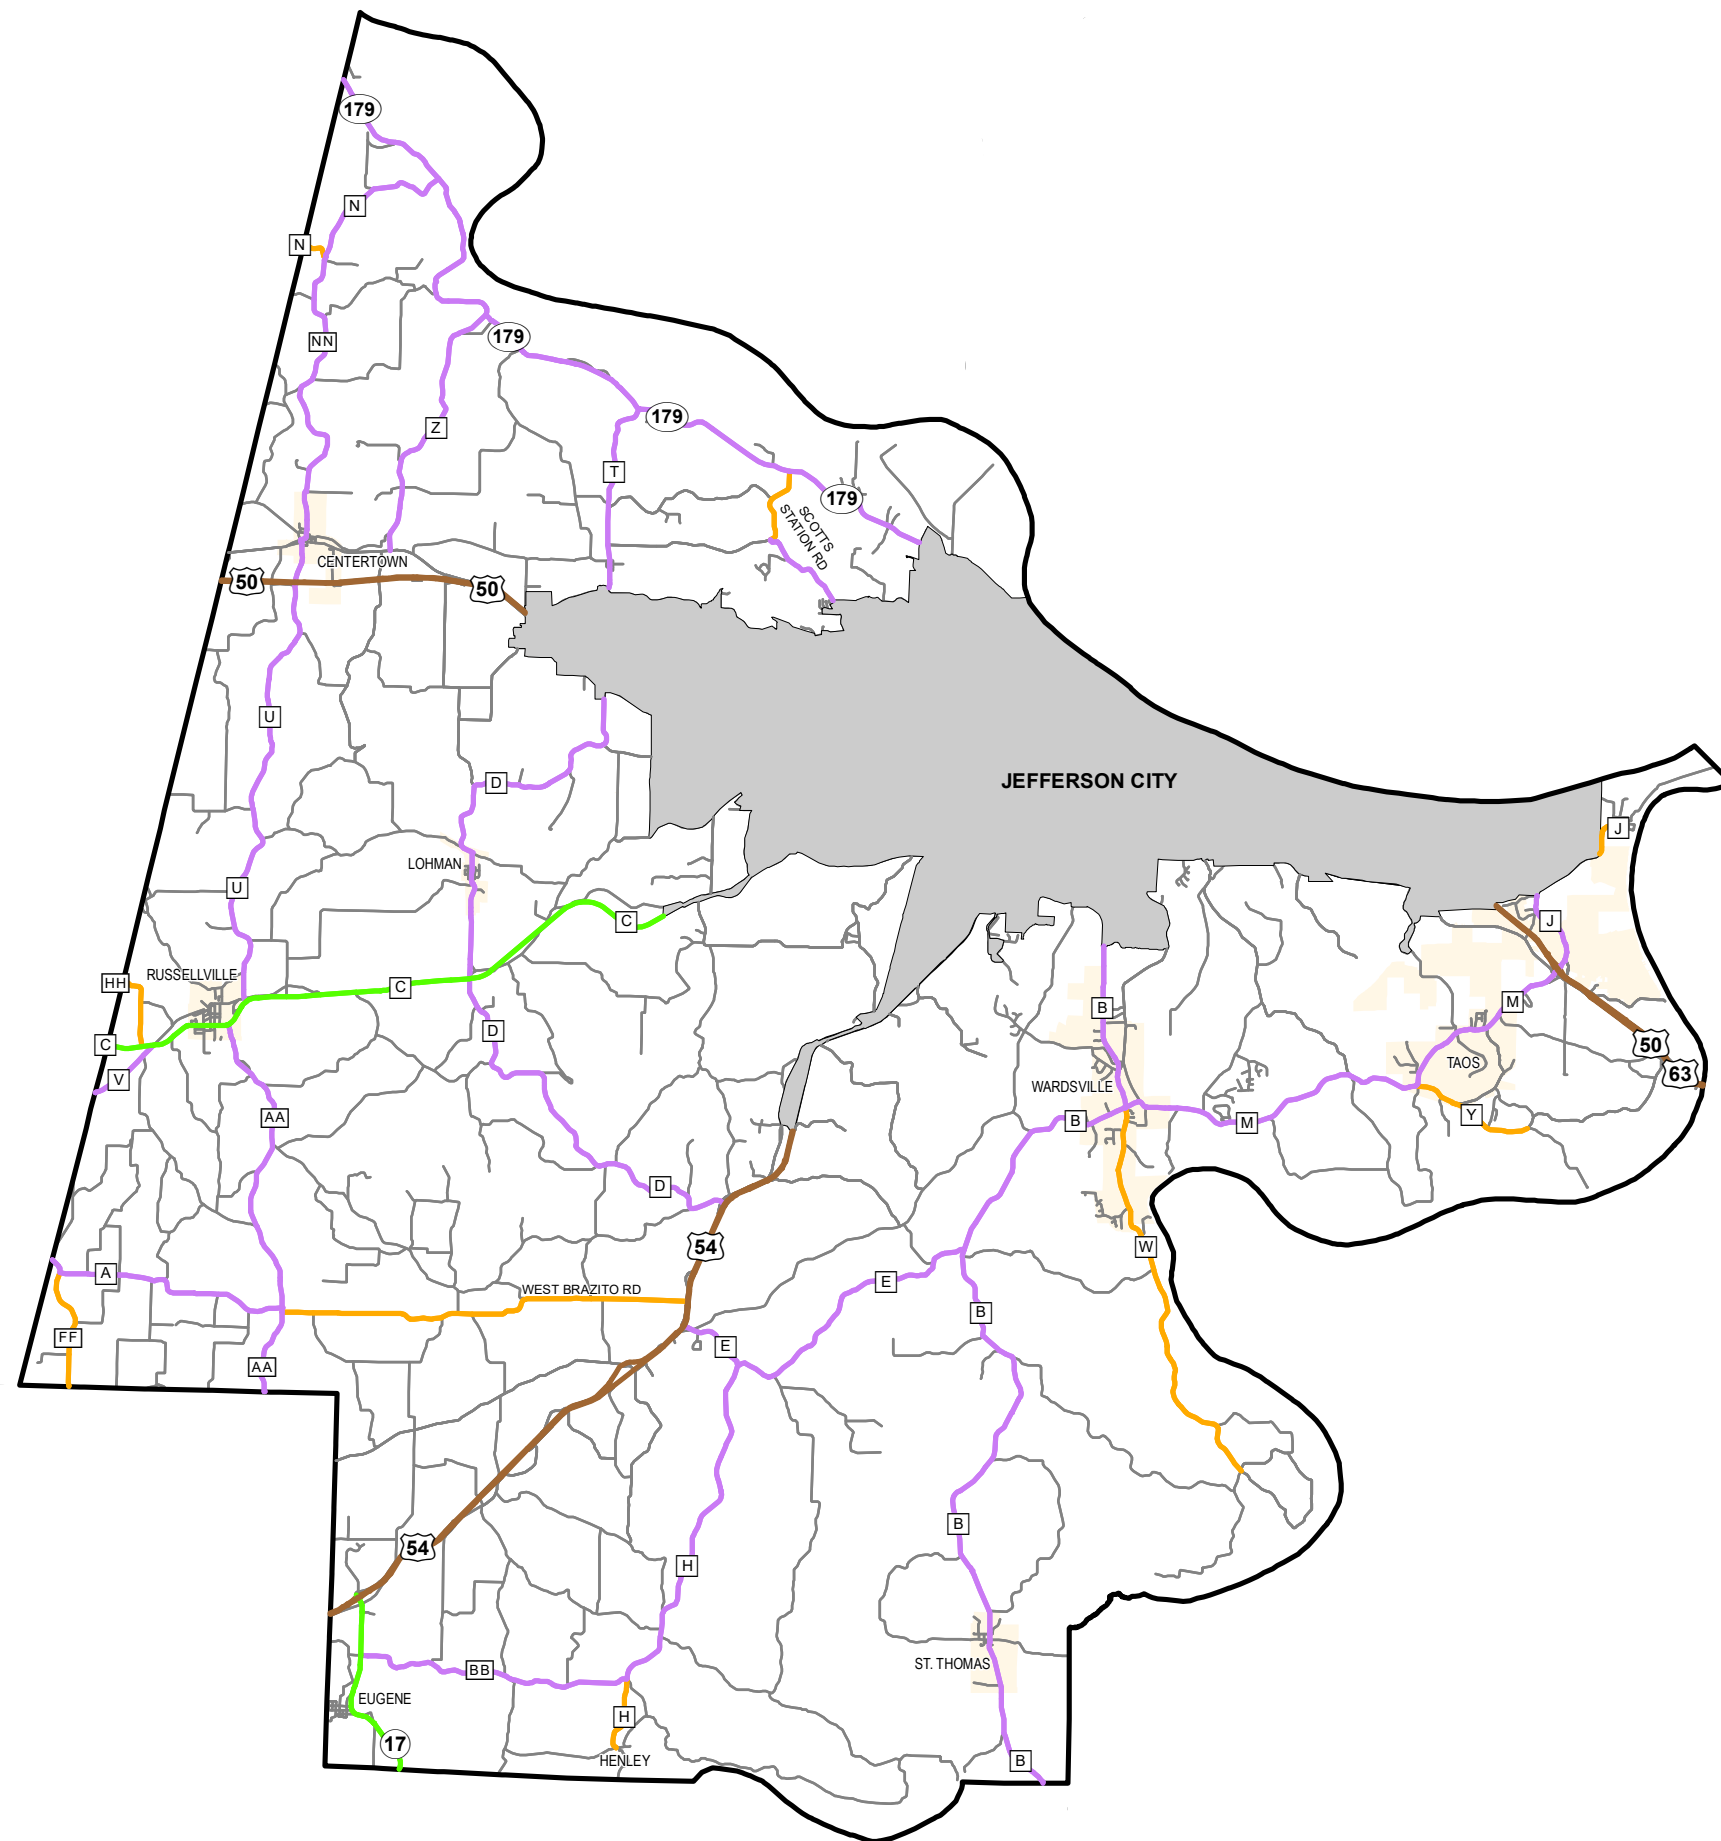

# Rural Functional Classification

**COLE COUNTY**

Missouri

FUNCTIONAL CLASS	
Interstate	
Other Freeway and Expressway	
Other Principal Arterial	
Minor Arterial	
Major Collector	
Minor Collector	
Local	
CITY	
URBAN AREA	

Federal-Aid highways exclude local roads and rural minor collectors.

**Transportation Planning**

105 W. Capitol Ave.  
Jefferson City, MO 65102  
Phone (573) 526-5478  
Fax (573) 526-8052

Approved January 10, 2024